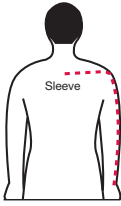

SIZING INFORMATION

How to Measure for a Proper Fit

If possible, have someone else take your measurements.