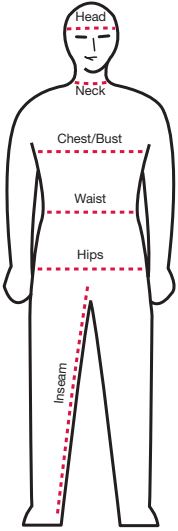

SIZING INFORMATION

How to Measure for a Proper Fit

If possible, have someone else take your measurements.